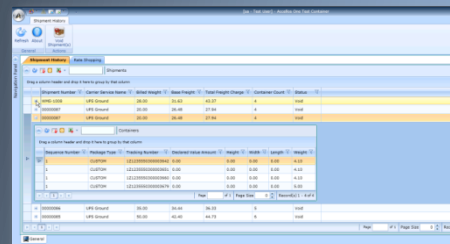

Plus DHL, Canadian carriers, LTL and Regional carriers like Spee-Dee and On-Trac!

INTUITIVE USER EXPERIENCE

It’s not enough to be robust – you have to be easy to use. Our innovative “ShipSpace” user interface is delivered in a browser, but acts like a familiar Microsoft Office solution that you use every day. From a simple means to rate shop and ship to end of day close and paperwork creation, ShipSpace makes it easy to train your team to take advantage of your Accellos One Ship solution.

And, wait until your team has a chance to use our “visual search” based Shipping History system!

PRODUCTIVE OPTIONAL MODULES

Accellos One Ship has a variety of extremely useful optional modules to streamline your shipping operations, including AES Direct filing, HazMat paperwork for the major carriers, Scheduling and Tracking, Flexible Label and Document creation, and Universal Monitoring.

And, one of the coolest integrated Dashboard and Reporting systems available on the market today!

CALL US TODAY FOR MORE DETAILS

Accellos One Ship can help you lower your costs, improve your customer service, meet global shipping requirements, and drive operational efficiencies in your business. Isn’t it time to start?