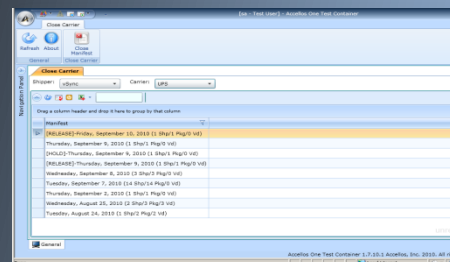

Plus DHL, Canadian carriers, LTL and Regional carriers like Spee-Dee and On-Trac!

INTUITIVE USER EXPERIENCE

It’s not enough to be robust – you have to be easy to use. Our innovative “ShipSpace” user interface is delivered in a browser, but acts like a familiar Microsoft Office solution that you use every day. From a simple means to rate shop and ship to end of day close and paperwork creation, ShipSpace makes it easy to train your team to take advantage of your Accellos One Ship solution.

And, wait until your team has a chance to use our “visual search” based Shipping History system!

PRODUCTIVE OPTIONAL MODULES

Accellos One Ship has a variety of extremely useful optional modules to streamline your shipping operations, including AES Direct filing, HazMat paperwork for the major carriers, Scheduling and Tracking, Flexible Label and Document creation, and Universal Monitoring.

And, one of the coolest integrated Dashboard and Reporting systems available on the market today!

CALL US TODAY FOR MORE DETAILS

Accellos One Ship can help you lower your costs, improve your customer service, meet global shipping requirements, and drive operational efficiencies in your business. Isn’t it time to start?