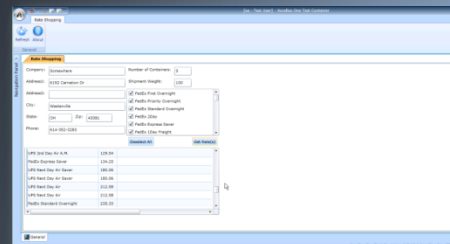

Plus DHL, Canadian carriers, LTL and Regional carriers like Spee-Dee and On-Trac!

INTUITIVE USER EXPERIENCE

It’s not enough to be robust – you have to be easy to use. Our innovative “ShipSpace” user interface is delivered in a browser, but acts like a familiar Microsoft Office solution that you use every day. From a simple means to rate shop and ship to end of day close and paperwork creation, ShipSpace makes it easy to train your team to take advantage of your Accellos One Ship solution.

And, wait until your team has a chance to use our “visual search” based Shipping History system!

PRODUCTIVE OPTIONAL MODULES

Accellos One Ship has a variety of extremely useful optional modules to streamline your shipping operations, including AES Direct filing, HazMat paperwork for the major carriers, Scheduling and Tracking, Flexible Label and Document creation, and Universal Monitoring.

And, one of the coolest integrated Dashboard and Reporting systems available on the market today!

CALL US TODAY FOR MORE DETAILS

Accellos One Ship can help you lower your costs, improve your customer service, meet global shipping requirements, and drive operational efficiencies in your business. Isn’t it time to start?